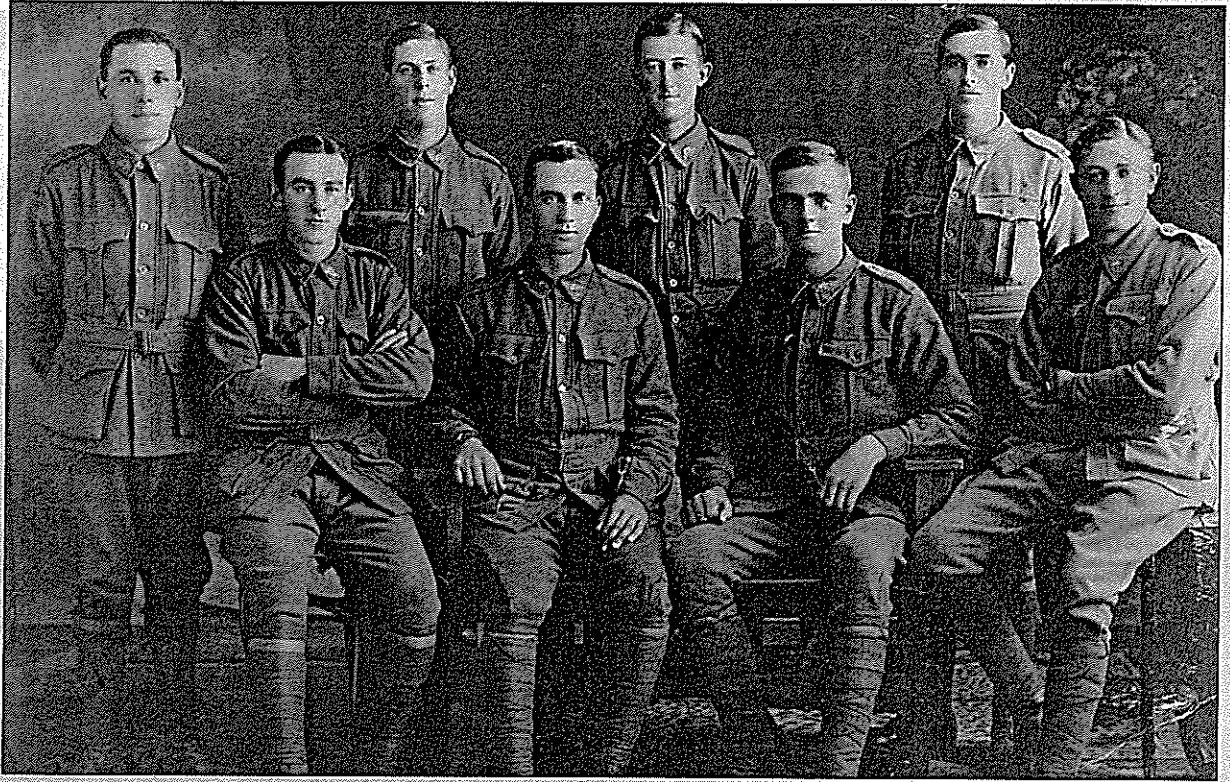

THIS TEAM WON THE PREMIERSHIP IN 1920

ou help?

Photo call: This group of World War I soldiers of the 11th Battalion called into the Ruskin Studio in Perth to have their photo taken before leaving for the front. Pte Spragg wrote the names of his friends on the back. Back row (L-R): Andrew Hodges, Thomas Walker, Fred Sanderson and William James Harold Spragg. Front: Hubert (Vincent) Fremantle, Ernest Wilford Clayden, Charles Ford and Robert Simpson Walters. Historian Allan Ellam has extensive records and photos of the men of the 10th Light Horse, 11th, 16th and 28th battalions which would be of particular interest to descendants and relatives. Contact: Ellam Collection, 45 Forrest Street, Mt Lawley 6050. Tel: 9328 8027.